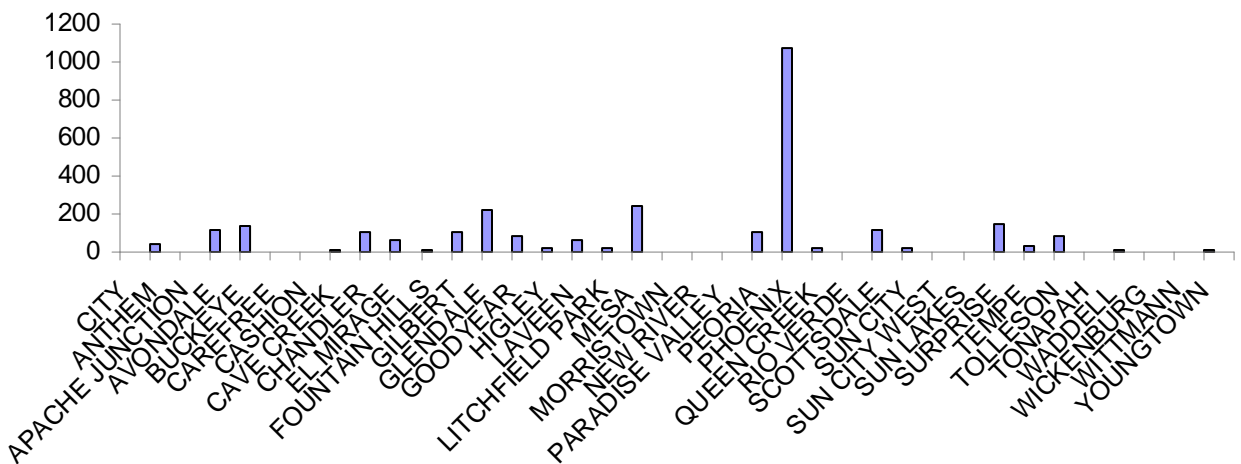

REO Maricopa Residential — Market Trend Report

February 1st Through February 28th, 2009

Total REO Properties **2886**

FIDELITY NATIONAL TITLE
60 E. Rio Salado Parkway
11th Floor

CITIES	PROPERTIES	CITIES	PROPERTIES
ANTHEM	40	NEW RIVER	2
APACHE JUNCTION	2	PARADISE VALLEY	2
AVONDALE	111	PEORIA	106
BUCKEYE	133	PHOENIX	1075
CAREFREE	2	QUEEN CREEK	24
CASHION	1	RIO VERDE	2
CAVE CREEK	12	SCOTTSDALE	116
CHANDLER	107	SUN CITY	23
EL MIRAGE	61	SUN CITY WEST	5
FOUNTAIN HILLS	13	SUN LAKES	1
GILBERT	108	SURPRISE	149
GLENDALE	219	TEMPE	28
GOODYEAR	85	TOLLESON	82
HIGLEY	24	TONAPAH	3
LAVEEN	59	WADDELL	7
LITCHFIELD PARK	26	WICKENBURG	1
MESA	244	WITTMANN	5
MORRISTOWN	1	YOUNGTOWN	7

Maricopa Residential REO Properties

Fidelity National Title